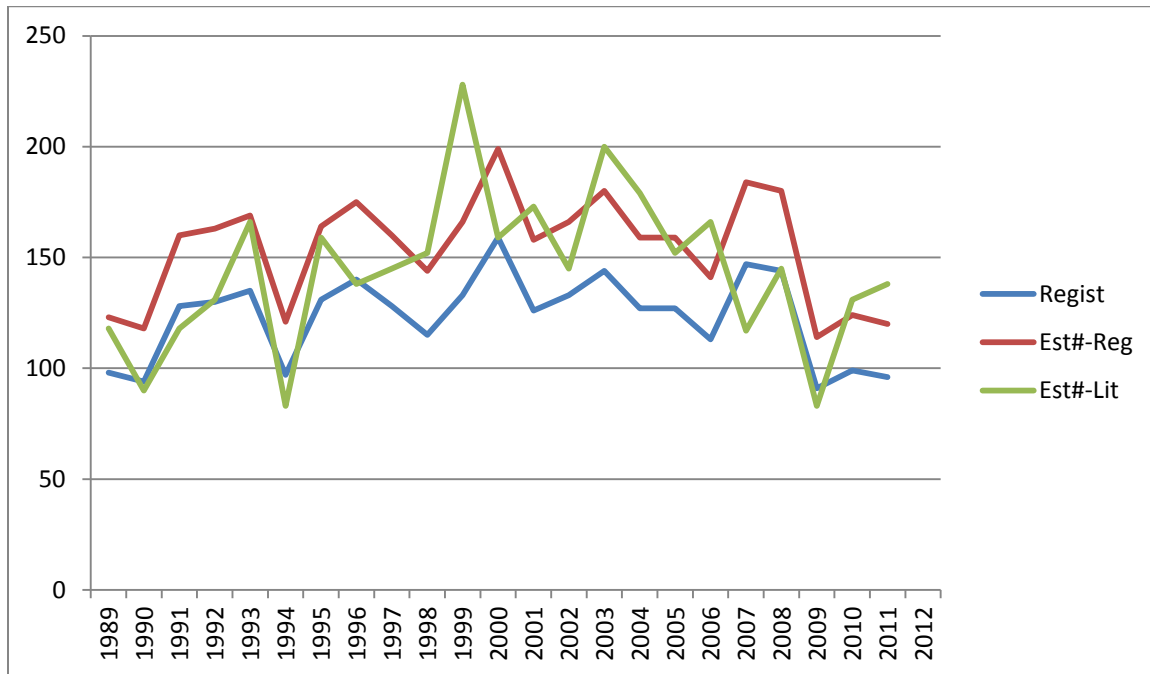

Population Statistics

As a rare breed, our population numbers are of particular interest to us. On this page you will find some data that pertains to our numbers

Estimates of Births per Year:

Registration numbers as per AKC individual registrations

Estimates from registration (Est#-Reg): based on breeders' estimate that 80% of each litter gets individually registered.

Estimates from number of litters (Est#-Lit): based on AKC records of number of litters, using an average of 6.9 pups per litter (from H&G records of litters).

Year	AKC Reg	AKC Litters
1989	98	17
1990	94	13
1991	128	17
1992	130	19
1993	135	24
1994	97	12
1995	131	23
1996	140	20
1997	128	21
1998	115	22
1999	133	33
2000	159	23
2001	126	25
2002	133	21
2003	144	29
2004	127	26
2005	127	22
2006	113	24
2007	147	17
2008	144	21
2009	91	12
2010	99	19
2011	96	20
2012		